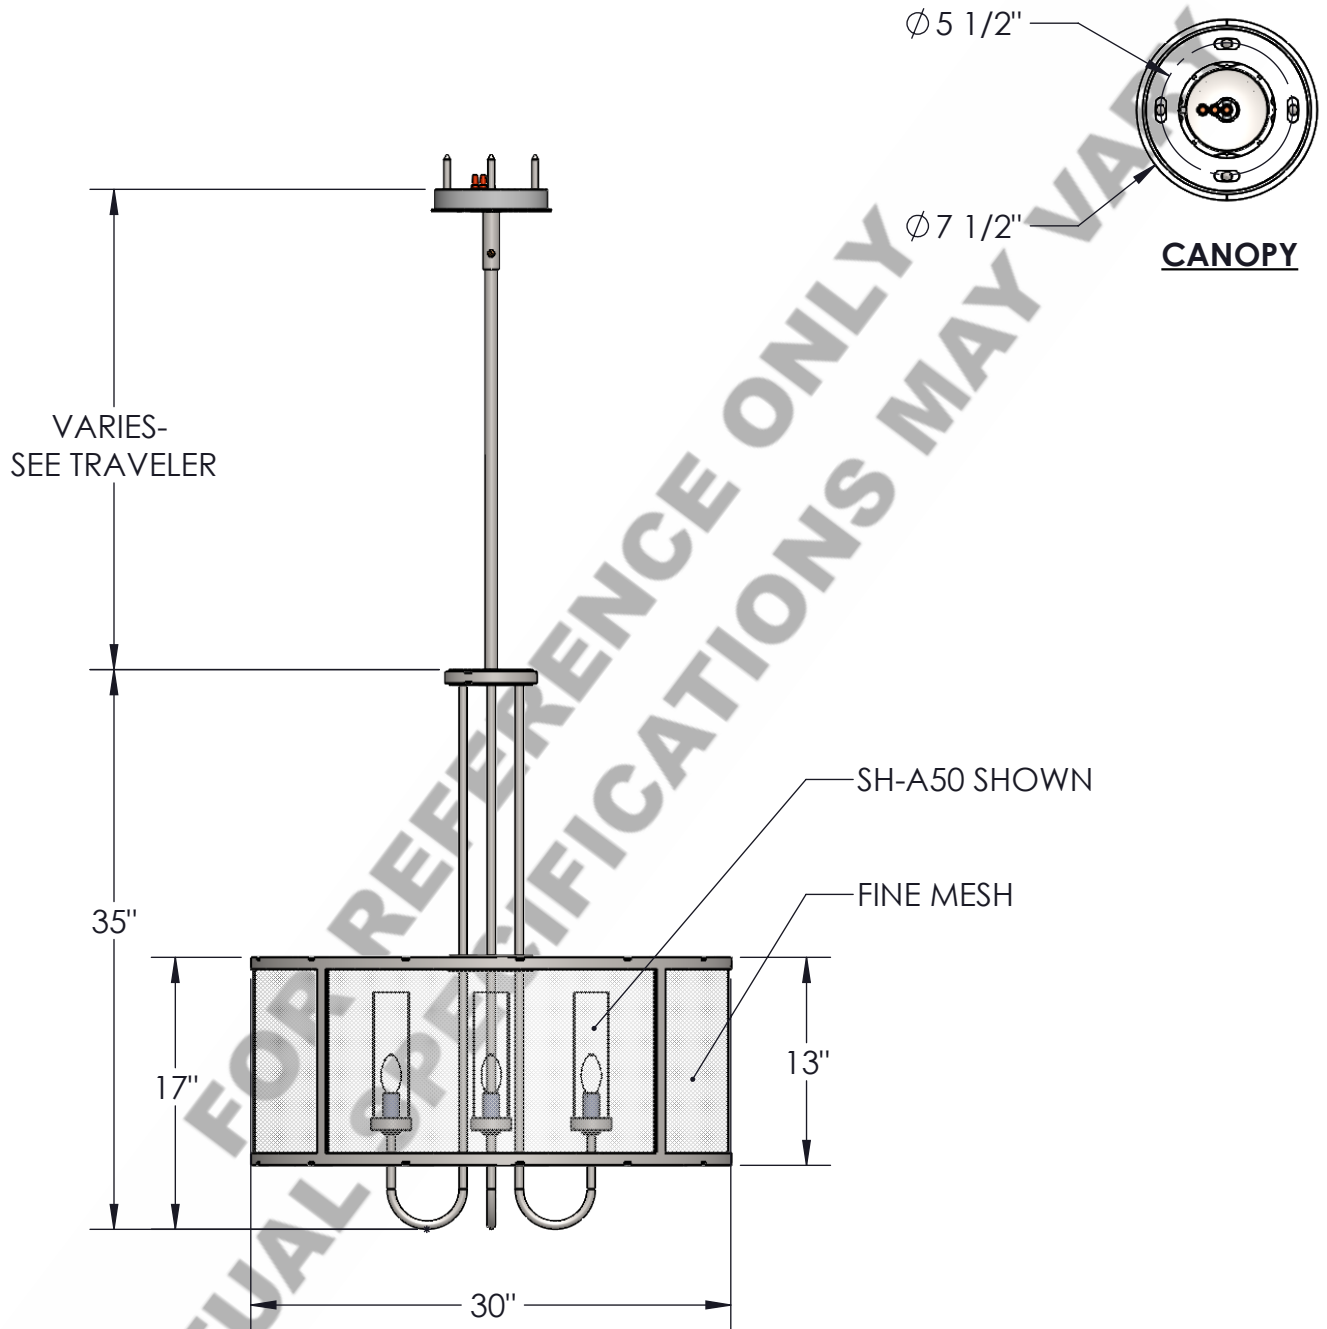

Approved By:

Product #: CH2171

Date:

Mounting Style: FLAT	Electrical Type: INCANDESCENT
Approximate lbs.: 74	Bulb Qty: 4 Wattage: 60
Finish: SEE TRVELER	Voltage: 120
Top Diffuser: OPEN	Socket Type: E12
Bottom Diffuser: OPEN	UL Location: DRY