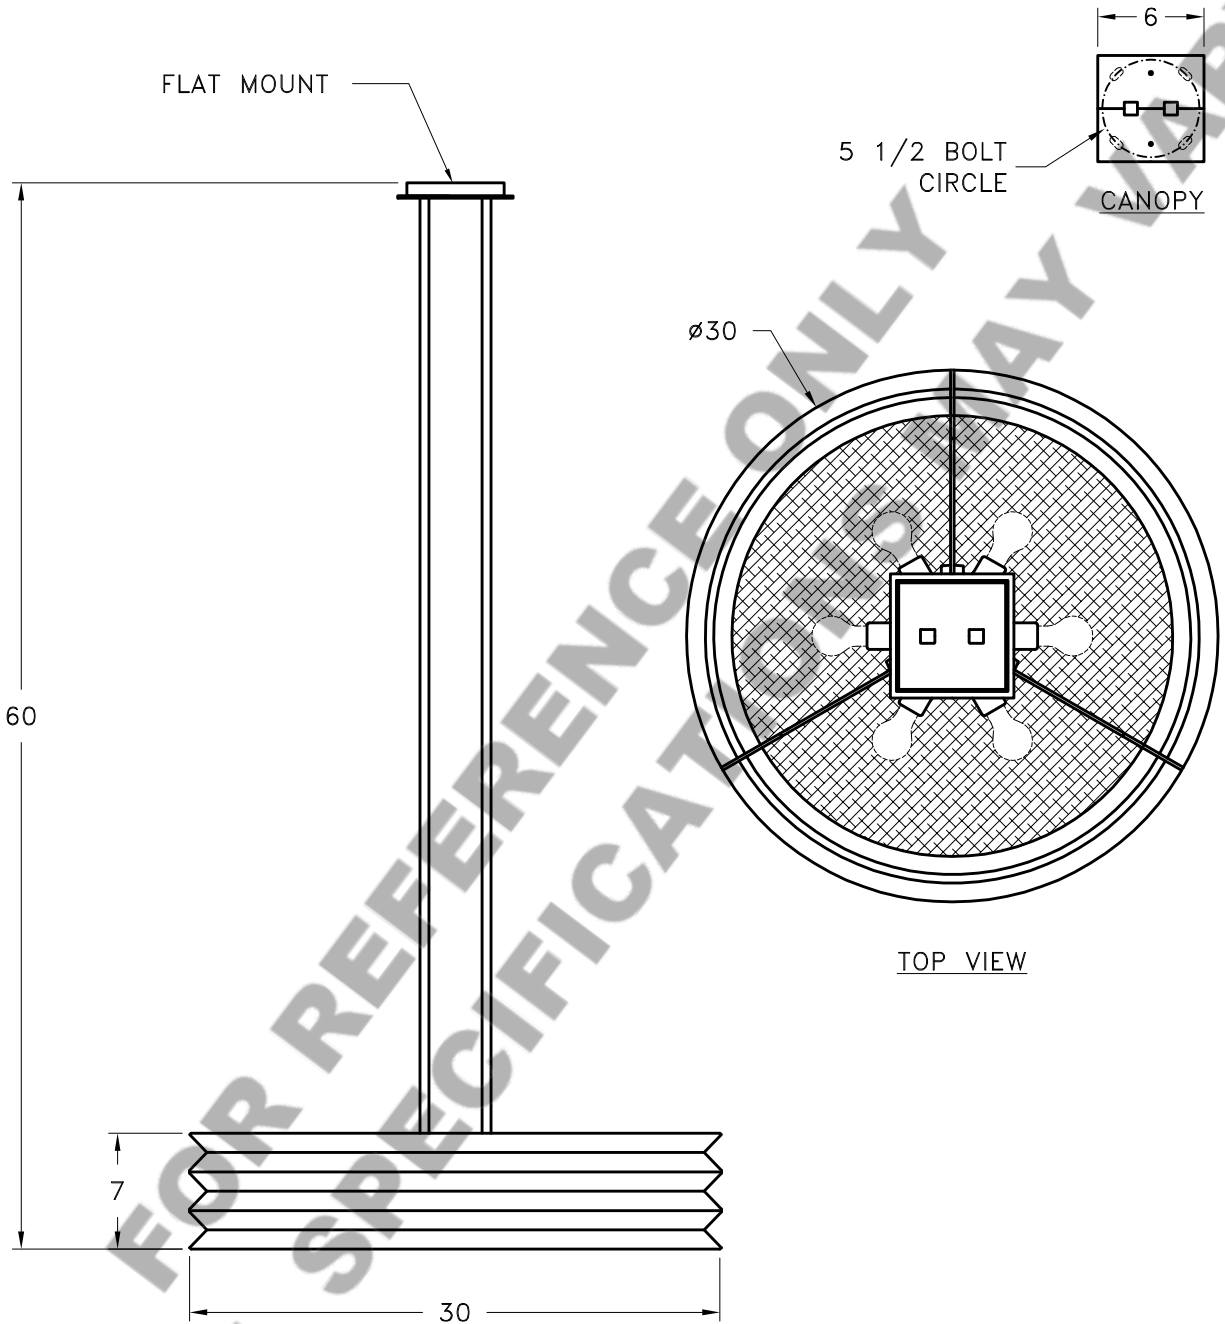

Location:

Product #: CH2144

Visit hammerton.com for product options and specifications.

Mounting Style: A	Electrical Type: INCANDESCENT
Approximate lbs.: 55	Bulb Qty: 6 Wattage: 75
Finish: SEE WEB SITE FOR OPTIONS	Voltage: 120
Top Diffuser: OPEN	Socket Type: MEDIUM
Bottom Diffuser: FINE MESH W/ MICA	UL Location: DRY

All fixtures created by Hammerton are handcrafted by artisans. Dimensions may vary up to 1/8".

©Copyright 2013. All rights in design, detail or invention of this drawing are reserved as the property of Hammerton. Any imitation or adaptation without written consent is strictly prohibited.