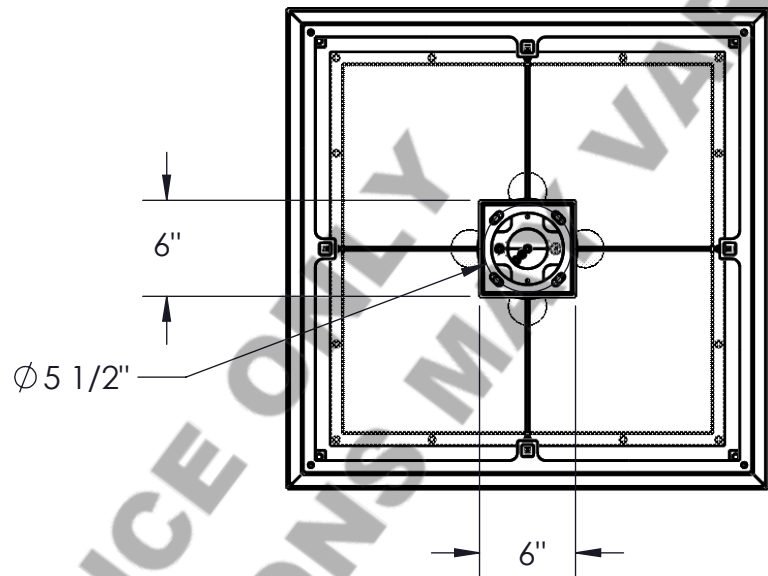

Approved By:

Product #: CH2142

Date: 4/6/2018 (A)

Mounting Style: FLAT	Electrical Type: INCADESCENT
Approximate lbs.: 92	Bulb Qty: 4 Wattage: 100
Finish: SEE WEBSITE FOR OPTIONS	Voltage: 120
Top Diffuser: OPEN	Socket Type: E26
Bottom Diffuser: MESH W/LENS	UL Location: DRY

Mounting Detail

CAUTION
HARDWARE PACKET "A"
MOUNTS DIRECTLY TO BUILDING
STRUCTURE.

All fixtures created by Hammerton are handcrafted by artisans—dimensions may vary.

© Copyright 2015. All rights in design, detail or invention of this drawing are reserved as the property of Hammerton. Any imitation or adaptation without written consent is strictly prohibited.