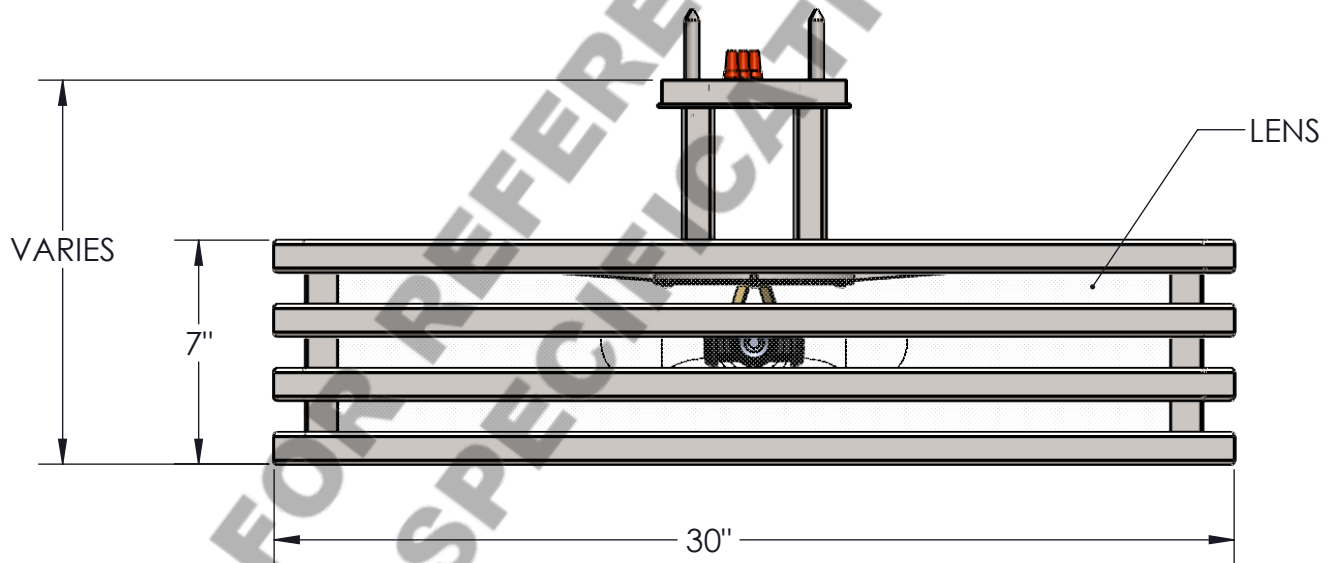

Approved By:

Product #: CH2142

Date: 4/6/2018 (A)

Mounting Style: FLAT	Electrical Type: INCADESCENT
Approximate lbs.: 92	Bulb Qty: 4 Wattage: 100
Finish: SEE WEBSITE FOR OPTIONS	Voltage: 120
Top Diffuser: OPEN	Socket Type: E26
Bottom Diffuser: MESH W/LENS	UL Location: DRY

Mounting Detail

CAUTION
HARDWARE PACKET "A"
MOUNTS DIRECTLY TO BUILDING
STRUCTURE.

All fixtures created by Hammerton are handcrafted by artisans—dimensions may vary.

© Copyright 2015. All rights in design, detail or invention of this drawing are reserved as the property of Hammerton. Any imitation or adaptation without written consent is strictly prohibited.