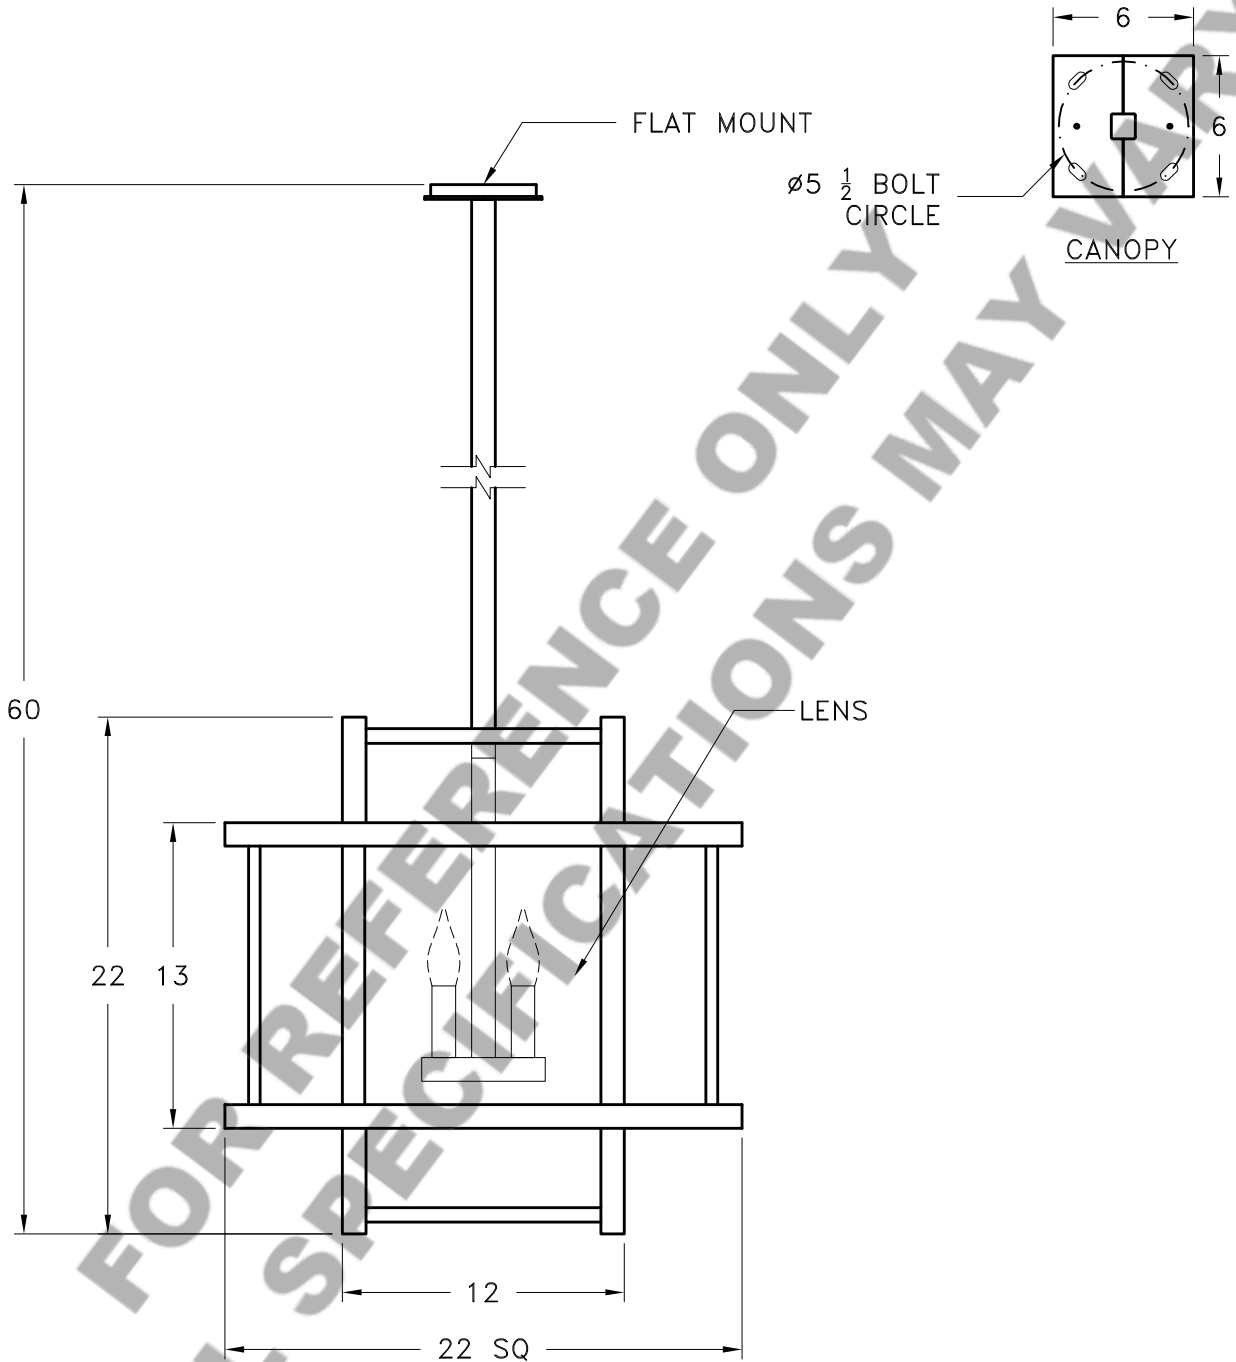

Location:

Product #: CH2131

Visit hammerton.com for product options and specifications.

Mounting Style: A	Electrical Type: INCANDESCENT	<p>Mounting Detail</p> 
Approximate lbs.: 50	Bulb Qty: 4 Wattage: 40	
Finish: SEE WEB SITE FOR OPTIONS	Voltage: 120	
Top Diffuser: OPEN	Socket Type: CANDELABRA	
Bottom Diffuser: OPEN	UL Location: DRY	

All fixtures created by Hammerton are handcrafted by artisans. Dimensions may vary up to 7/8".

© Copyright 2013. All rights in design, detail or invention of this drawing are reserved as the property of Hammerton. Any imitation or adaptation without written consent is strictly prohibited.