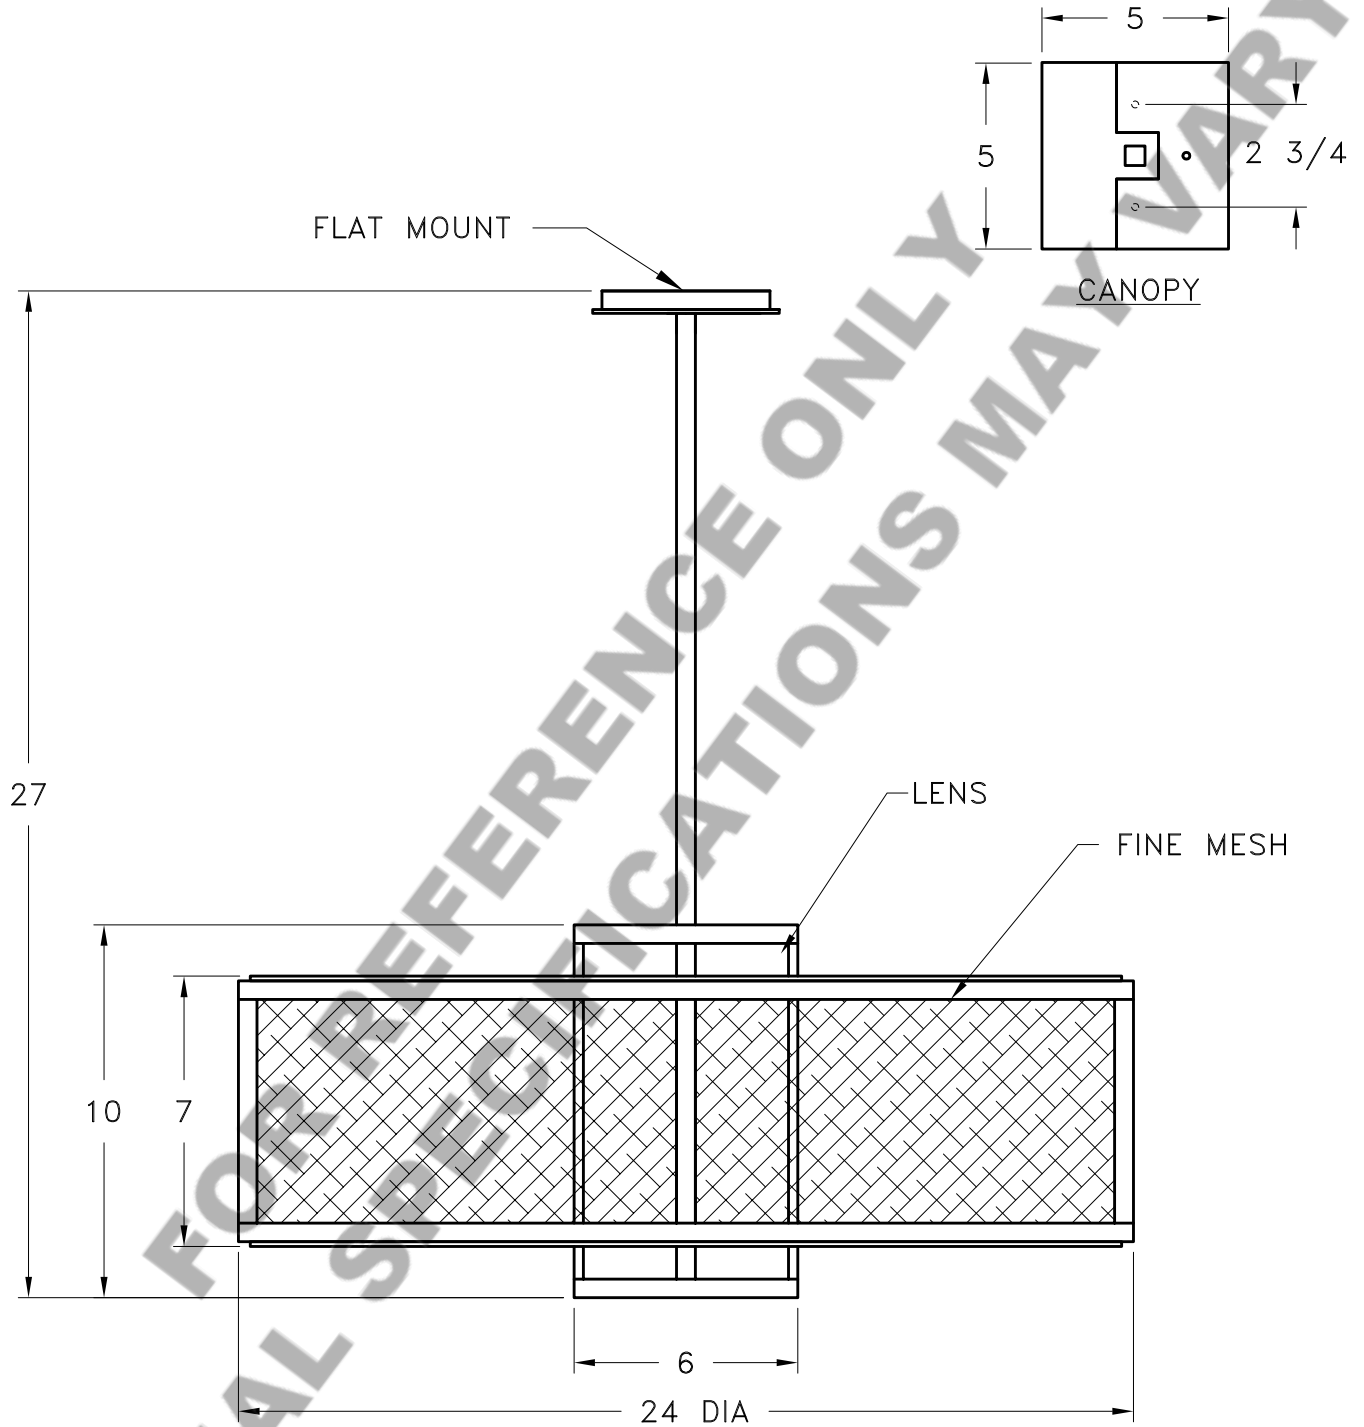

Location:

Product #: CH2130

Visit hammerton.com for product options and specifications.

Mounting Style: J	Electrical Type: INCANDESCENT	<p>Mounting Detail</p> <p>UL APPROVED J-BOX</p> <p>CAUTION HARDWARE PACKET "J" MOUNTS DIRECTLY TO J-BOX.</p>
Approximate lbs.: 25	Bulb Qty: 1 Wattage: 60	
Finish: SEE WEB SITE FOR OPTIONS	Voltage: 120	
Top Diffuser: OPEN	Socket Type: MEDIUM	
Bottom Diffuser: OPEN	UL Location: DRY	
<p>All fixtures created by Hammerton are handcrafted by artisans. Dimensions may vary up to $\frac{7}{8}$".</p> <p>©Copyright 2013. All rights in design, detail or invention of this drawing are reserved as the property of Hammerton. Any imitation or adaptation without written consent is strictly prohibited.</p> <p>Hammerton Inc. · 217 Wright Brothers Dr. · Salt Lake City, UT 84116 · (801) 973-8095</p>		