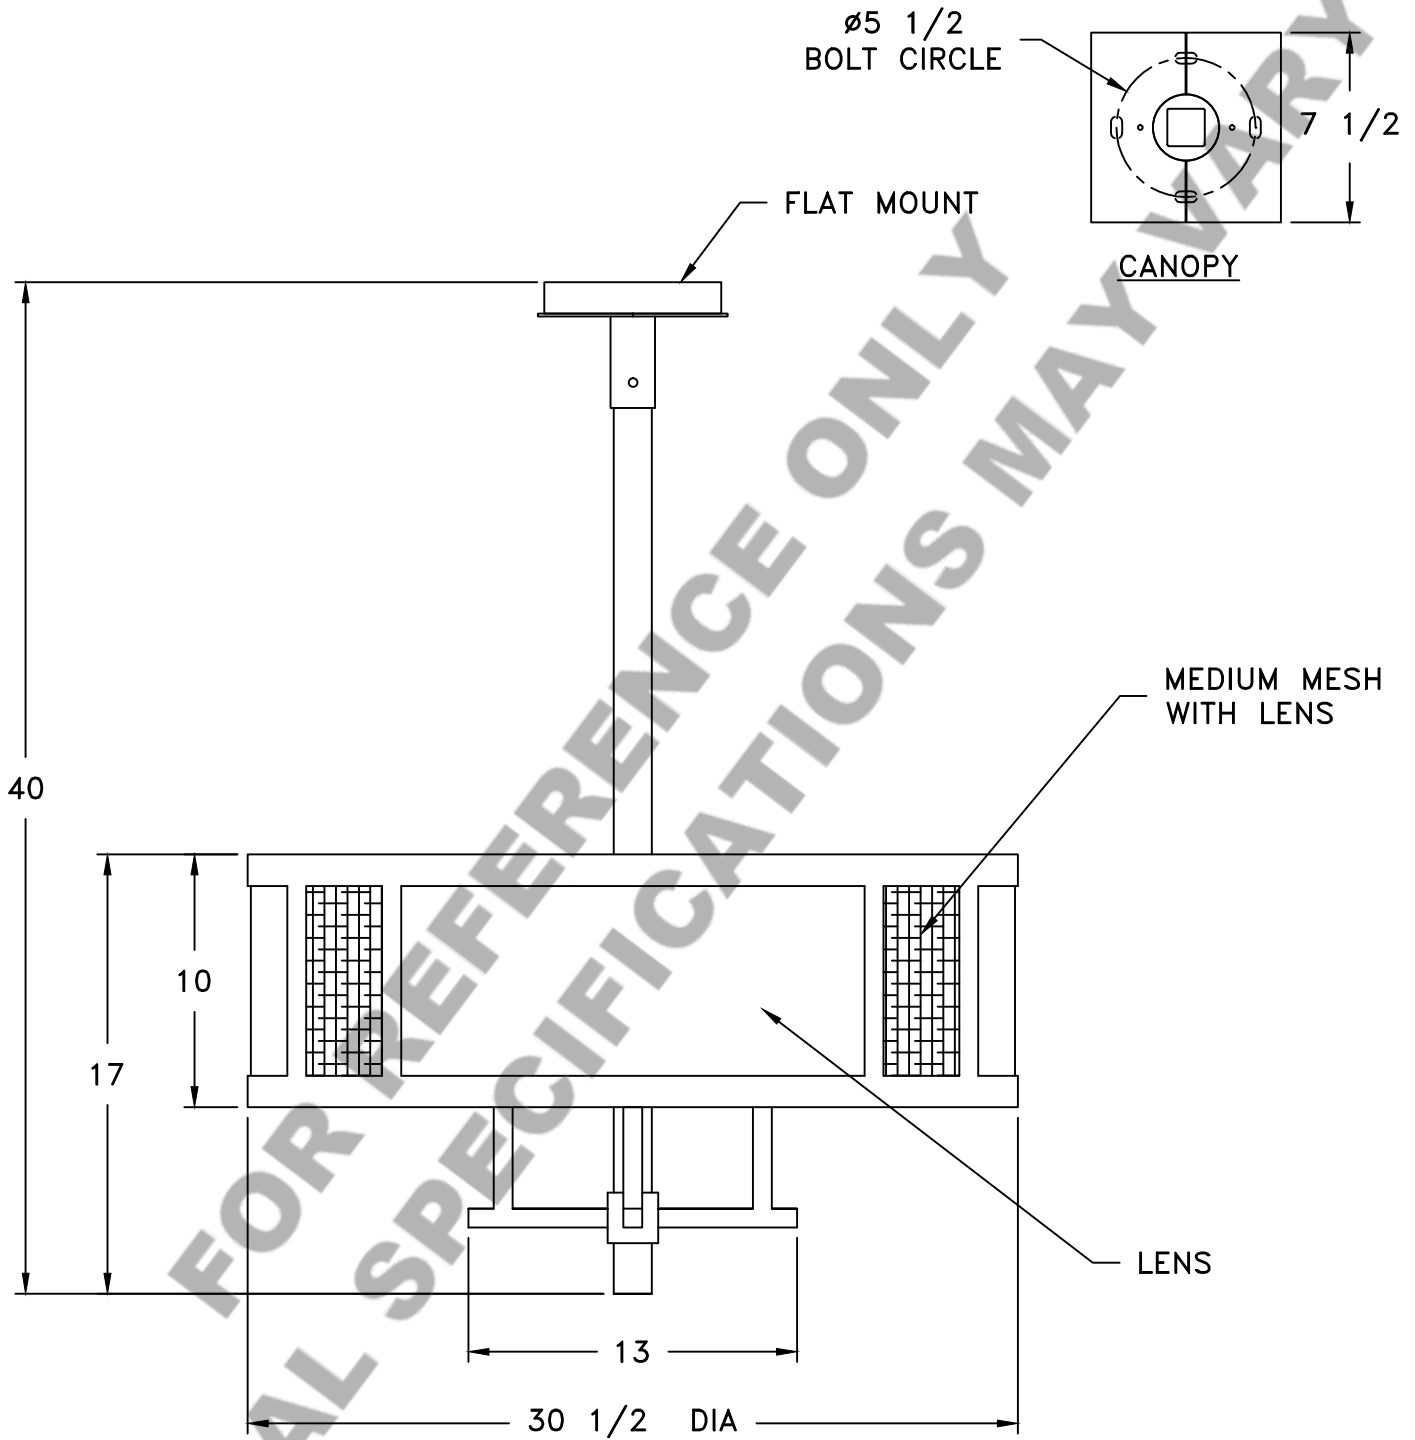

Location:

Product #: CH2060

Visit hammerton.com for product options and specifications.

Mounting Style: FLAT	Electrical Type: INCANDESCENT
Approximate lbs.: 60	Bulb Qty: 4 Wattage: 40
Finish: SEE WEB SITE FOR OPTIONS	Voltage: 120
Top Diffuser: OPEN	Socket Type: CANDELABRA
Bottom Diffuser: OPEN	UL Location: DRY

Mounting Detail

CAUTION

HARDWARE PACKET "A"
MOUNTS DIRECTLY TO
BUILDING STRUCTURE.

All fixtures created by Hammerton are handcrafted by artisans. Dimensions may vary up to 1/8".

©Copyright 2013. All rights in design, detail or invention of this drawing are reserved as the property of Hammerton. Any imitation or adaptation without written consent is strictly prohibited.