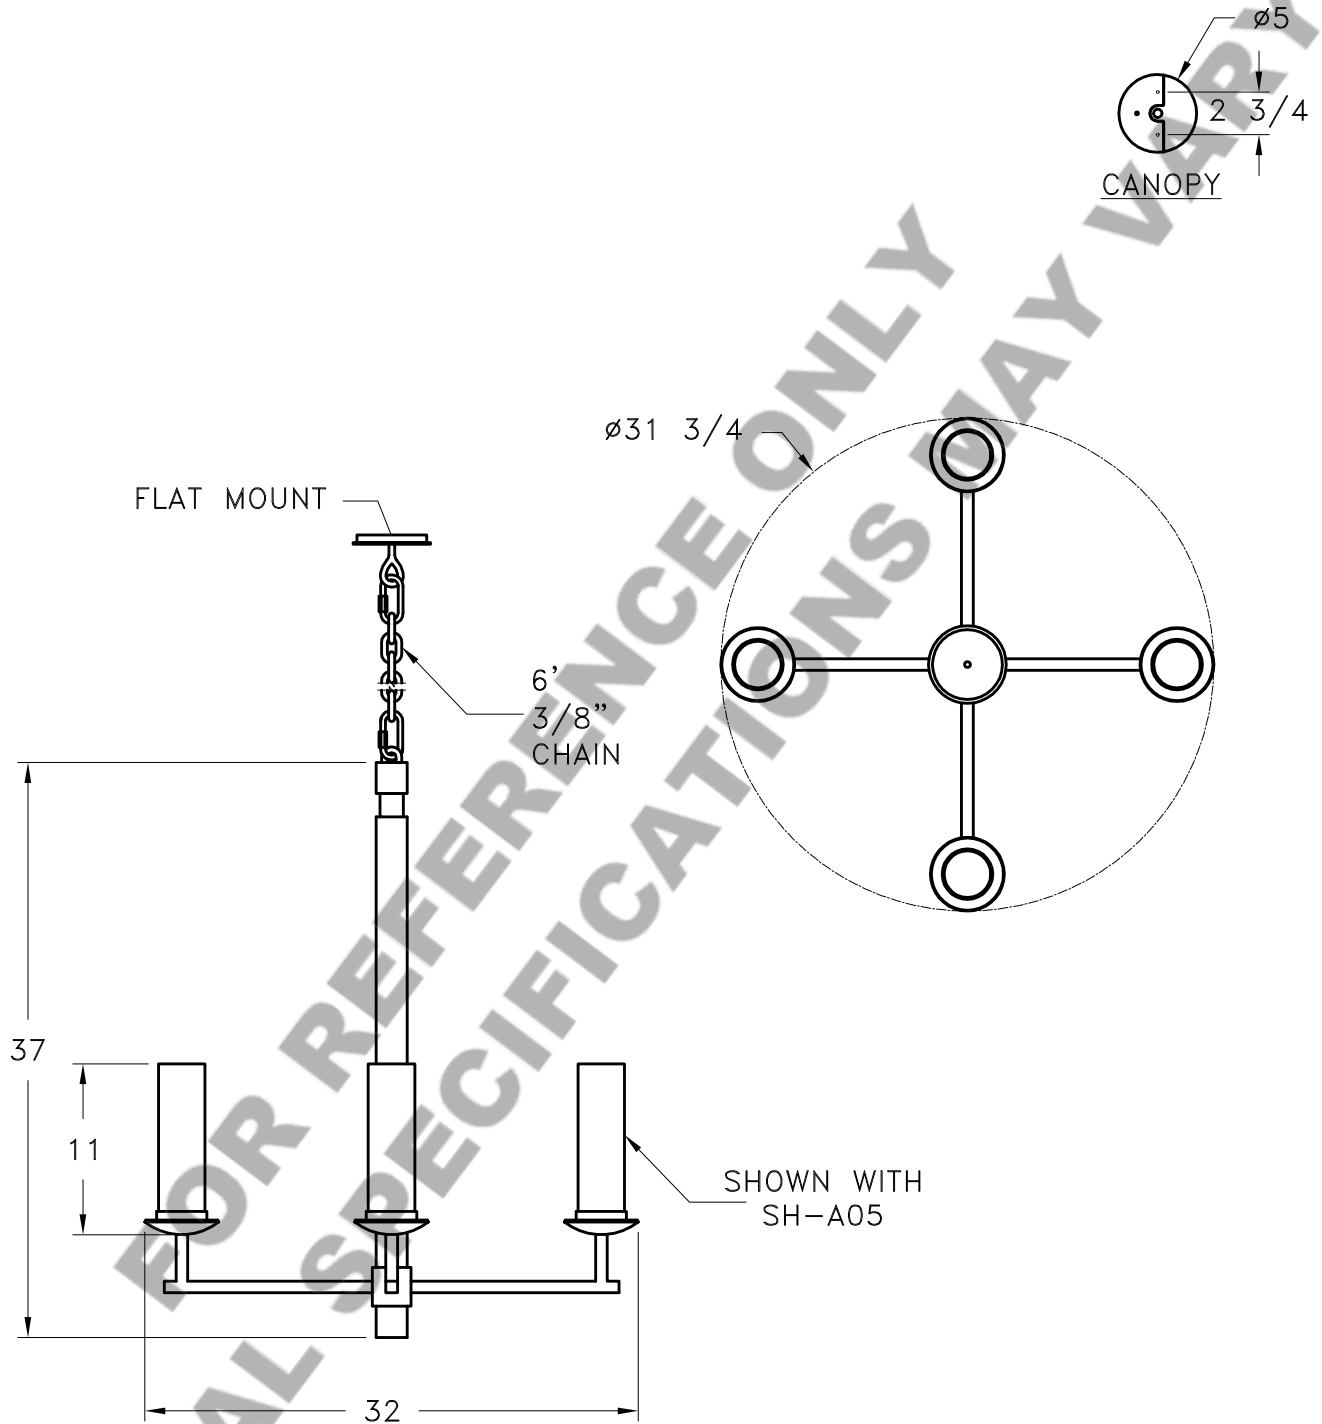

Location:

Product #: CH2055

Visit hammerton.com for product options and specifications.

Mounting Style: J	Electrical Type: INCANDESCENT
Approximate lbs.: 25	Bulb Qty: 4 Wattage: SEE SHADE
Finish: SEE WEB SITE FOR OPTIONS	Voltage: 120
Top Diffuser: N/A	Socket Type: CANDELABRA
Bottom Diffuser: N/A	UL Location: DRY

CAUTION

HARDWARE PACKET "J" MOUNTS DIRECTLY TO J-BOX.

All fixtures created by Hammerton are handcrafted by artisans. Dimensions may vary up to 7/8".

©Copyright 2013. All rights in design, detail or invention of this drawing are reserved as the property of Hammerton. Any imitation or adaptation without written consent is strictly prohibited.