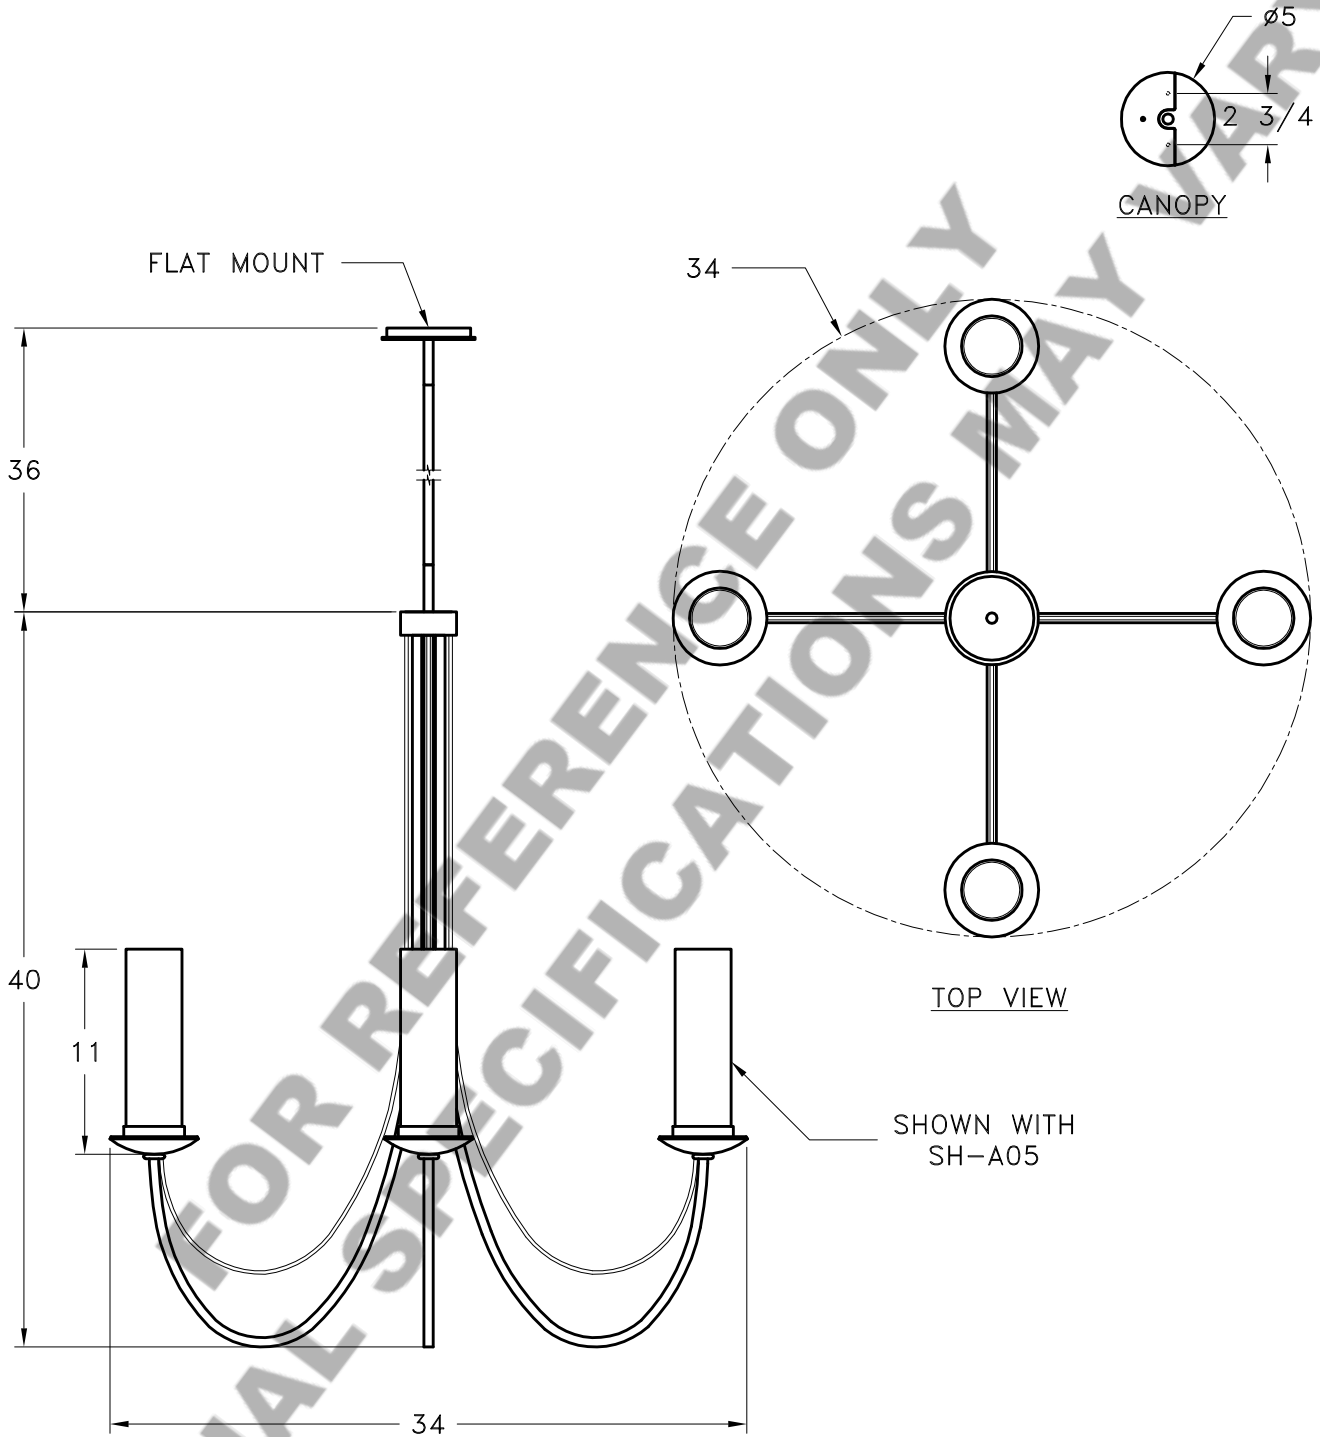

Location:

Product #: CH2051

Visit hammerton.com for product options and specifications.

Mounting Style: J	Electrical Type: INCANDESCENT	<p>Mounting Detail</p> <p>UL APPROVED J-BOX</p> <p>CAUTION HARDWARE PACKET "J" MOUNTS DIRECTLY TO J-BOX.</p>
Approximate lbs.: 25	Bulb Qty: 4 Wattage: SEE SHADE	
Finish: SEE WEB SITE FOR OPTIONS	Voltage: 120	
Top Diffuser: N/A	Socket Type: CANDELABRA	
Bottom Diffuser: N/A	UL Location: DRY	
<p>All fixtures created by Hammerton are handcrafted by artisans. Dimensions may vary up to 7/8".</p> <p>©Copyright 2013. All rights in design, detail or invention of this drawing are reserved as the property of Hammerton. Any imitation or adaptation without written consent is strictly prohibited.</p> <p>Hammerton Inc. · 217 Wright Brothers Dr. · Salt Lake City, UT 84116 · (801) 973-8095</p>		